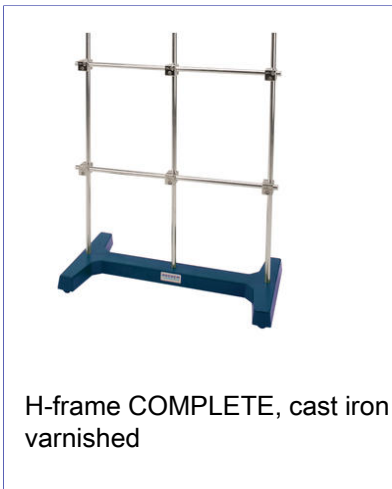

H-frame COMPLETE

- Incl. aluminium rods 12mm diameter
- Incl. bossheads

H-frame COMPLETE, cast iron
varnished

Material	A (Length)	B (Width)	C (Height)	Kg	Article no.
Cast iron	500	250	800	6,5	5641