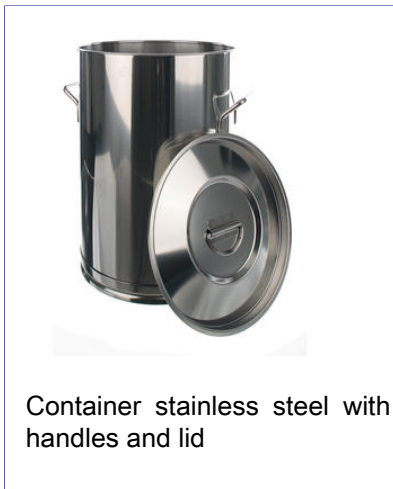

Container / Lids

- With handles
- Please order lids separately (Article numbers 8350-58)

Material	C (Height)	D/Ø	I (Liter)	Lid	Article no.
18/10 Stainless	375	270	20	8350	8340
18/10 Stainless	375	300	25	8351	8341
18/10 Stainless	440	300	30	8352	8342
18/10 Stainless	550	350	50	8354	8344
18/10 Stainless	600	400	75	8356	8346
18/10 Stainless	670	450	100	8357	8347
18/10 Stainless	670	550	150	8358	8348
18/10 Stainless	-	270	-	-	8350
18/10 Stainless	-	300	-	-	8351
18/10 Stainless	-	300	-	-	8352
18/10 Stainless	-	350	-	-	8354
18/10 Stainless	-	400	-	-	8356
18/10 Stainless	-	450	-	-	8357
18/10 Stainless	-	550	-	-	8358