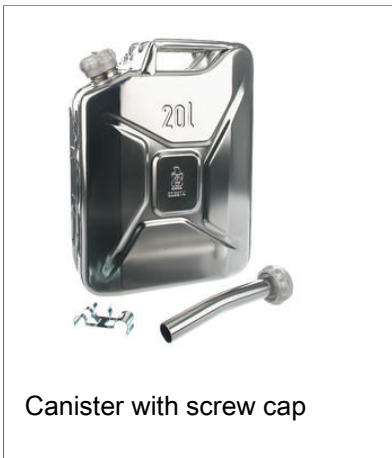

Canister

With screw cap.
Please order filling tube separately.

Canister with screw cap

Material	A (Length)	B (Width)	C (Height)	l (Liter)	Kg	Article no.
18/10 Stainless	275	169	470	20	4,0	11425
18/10 Stainless	275	169	275	10	2,7	11426
Tube	-	-	-	-	-	11427