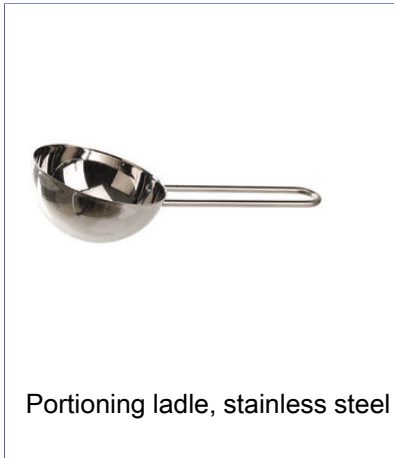

Portioning ladle, 18/10 stainless steel

ml indication reached with filling until rim.

Material	ml	Article no.
18/10 Stainless	125	3805
18/10 Stainless	250	3806
18/10 Stainless	500	3807